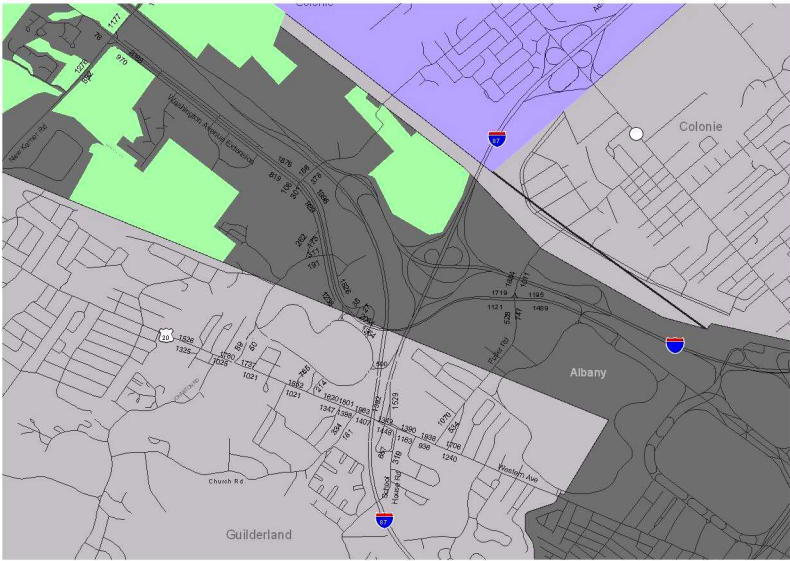

MAP 4

1985 PM Peak Hour Directional Traffic Counts - Pinebush East

1590 1985 Traffic Counts — Roads Villages Pinebush Cities